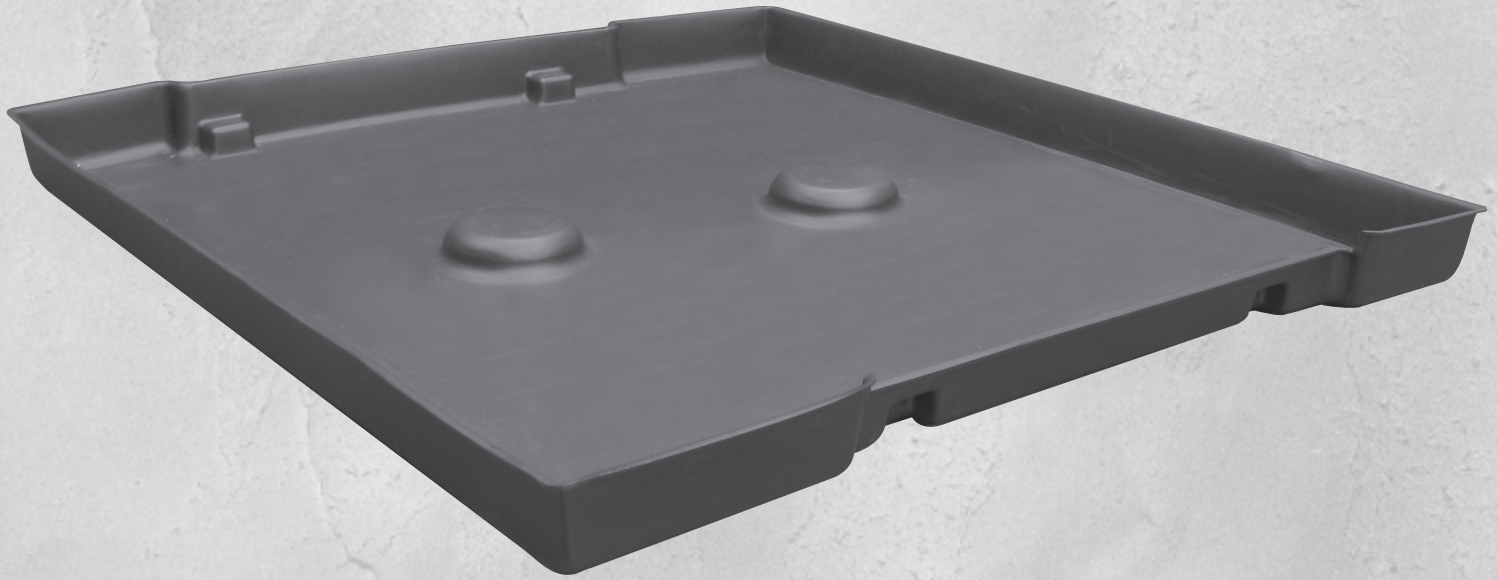

CONTAINMENT TRAY

800.328.3332
satelliteindustries.com

“Durable trays that catch wash down.”

Built strong for continual use, these containment trays have a thickened base to hold their shape, last longer and fit all standard size restroom bases (44" x 48").

There is minimal extension beyond the base so rain water collection is kept to a minimum.

In addition, these trays fit neatly together for stacking and are the right size to fit into the restroom for easy transport.

Available in black and stackable up to 50 high for easy shipment. Call your Area Manager or Customer Service at 800-328-3332 and place your order today!

specs

Width: 45" (1143mm)

Length: 48.375" (1228.7mm)

features

- Fits neatly around standard base (44" x 48")
- Keeps wash down liquids in, and rain water out. (modest 3-6%)
- Thick bottom for added wear
- Stack easily and remain straight
- Fits inside restroom for easy transport
- Enlarged areas in front and rear make it easy to pump